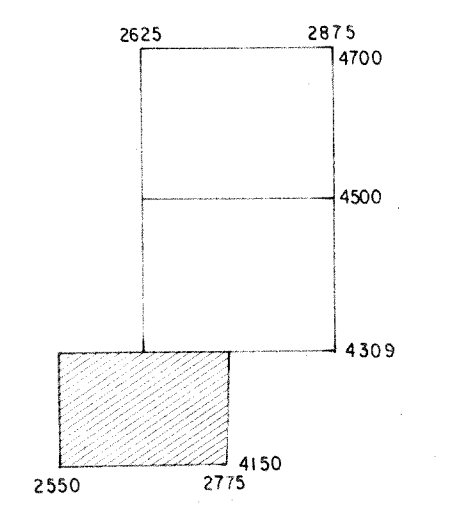

ZONE F
 LOCATION MAP

Scale 1:250000

PROJECTION: UTM
 PRIME MERIDIAN: GAUSS BOAGA
 CENTRAL MERIDIAN: 16° 15' 00" E
 NORTHING ORIGIN: 10 000 000
 UNIT: METERS

COMPAGNIE GENERALE
 DES GEOPHYSIQUES

DATE: 26 04 76