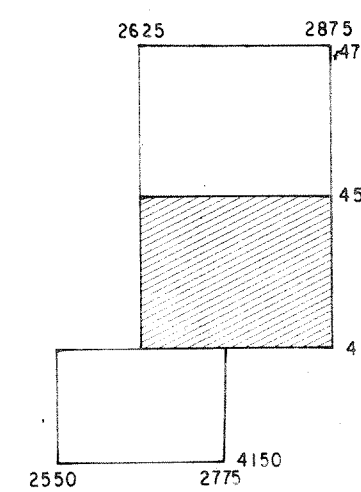

ZONE F LOCATION MAP

SCALE 1/250000

ORIGIN GREENWICH

DEPTH POSITION OF TRACE 1 CENTRE