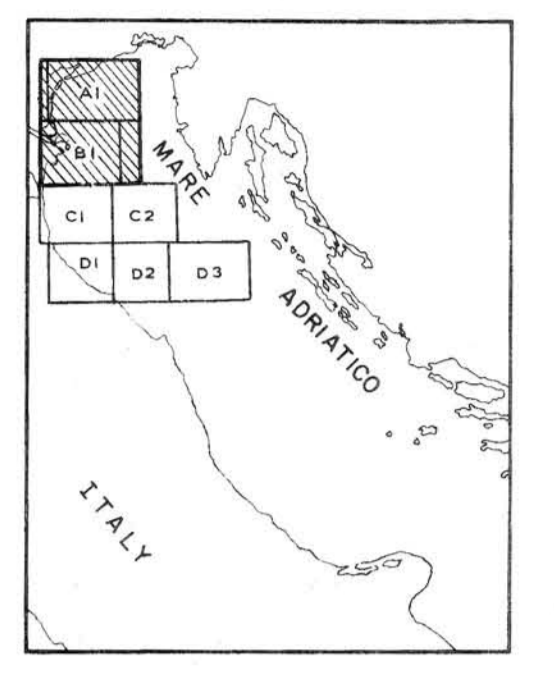

REFLECTION SEISMOGRAPH SURVEY
FOR
AGIP MINERARIA
MARE ADRIATICO

WESTERN GEDYSPHICAL COMPANY OF AMERICA
PARTY 22A

DATE: _____ SURVEYOR: _____
DATE: DECEMBER, 1954